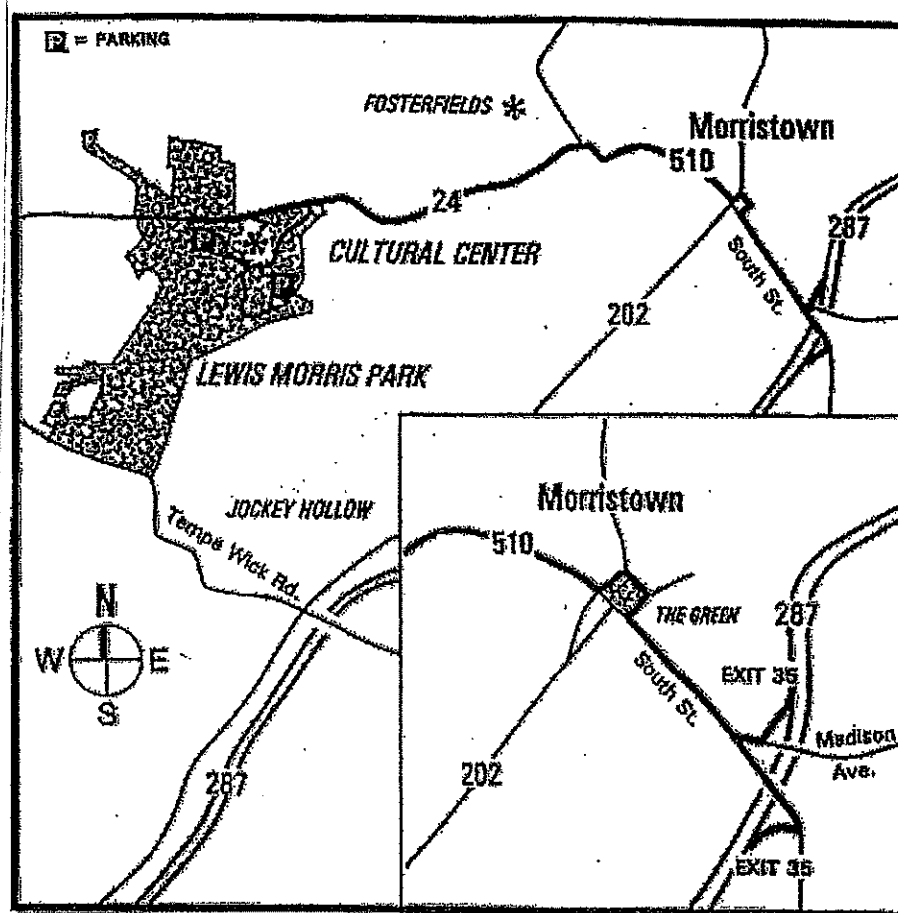

Lewis Morris Park Cultural Center
300 Mendham Rd. Morris Township, NJ 07960

Directions to the Cultural Center

From Morristown Green:

Turn **RIGHT** onto Washington St. Travel 3.5 miles west towards Mendham and Chester on County Route 510 West (Formerly Route 24). The Cultural Center entrance is located at 300 Mendham Road on the **LEFT** approximately 0.5 mile past Lewis Morris County Park.

From Route 287 South:

Take Exit 35, Madison Ave. Turn **RIGHT** and at the light turn **RIGHT** onto Route 124 West, South Street. Continue straight, travel around the "Green". Turn **RIGHT** at the light onto Route 510 West/Washington St. Continue on County Route 510 West (Formerly Route 24) passing Delbarton School on your left. The Cultural Center entrance is located at 300 Mendham Road on the **LEFT** approximately 0.5 mile past Lewis Morris County Park.

From Route 287 North:

Take Exit 35, South Street/Madison Ave. Turn **LEFT** onto Route 124 West, South Street. Follow the directions above from South Street.