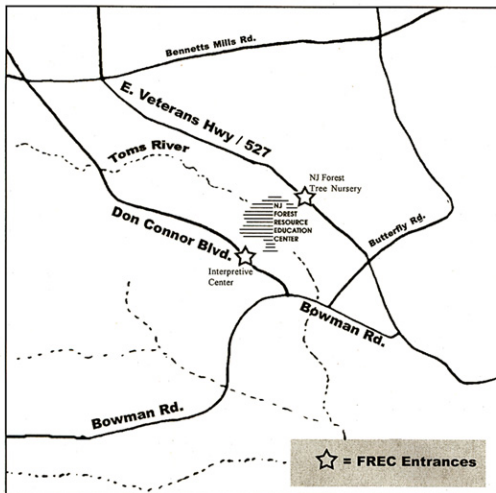

Forest Resource Education Center - Driving Directions

From PARKWAY SOUTH

Exit 98 (Rt 195 West) 10.9 miles
Exit 21 (527/528 South) 6.2 miles
RIGHT onto Bowman Blvd. .9 miles
RIGHT onto Don Connor Blvd .3 miles
RIGHT into FREC Interpretive Center

From PARKWAY NORTH

Exit 83 (Rt 9 North) .5 miles
LEFT onto Route 571 9.5 miles
RIGHT on Bowman Blvd 6 miles
LEFT on Don Connor Blvd .3 miles
RIGHT into FREC Interpretive Center

From TURNPIKE NORTH & SOUTH

Exit 7A (Route 195 East) 15.1 miles
Exit 21 (527/528 South) 6.2 miles
RIGHT onto Bowman Blvd. .9 miles
RIGHT onto Don Connor Blvd .3 miles
RIGHT into FREC Interpretive Center

From ROUTE 195

Exit 21 (527/528 South) 6.2 miles
RIGHT onto Bowman Blvd. .9 miles
RIGHT onto Don Connor Blvd .3 miles
RIGHT into FREC Interpretive Center