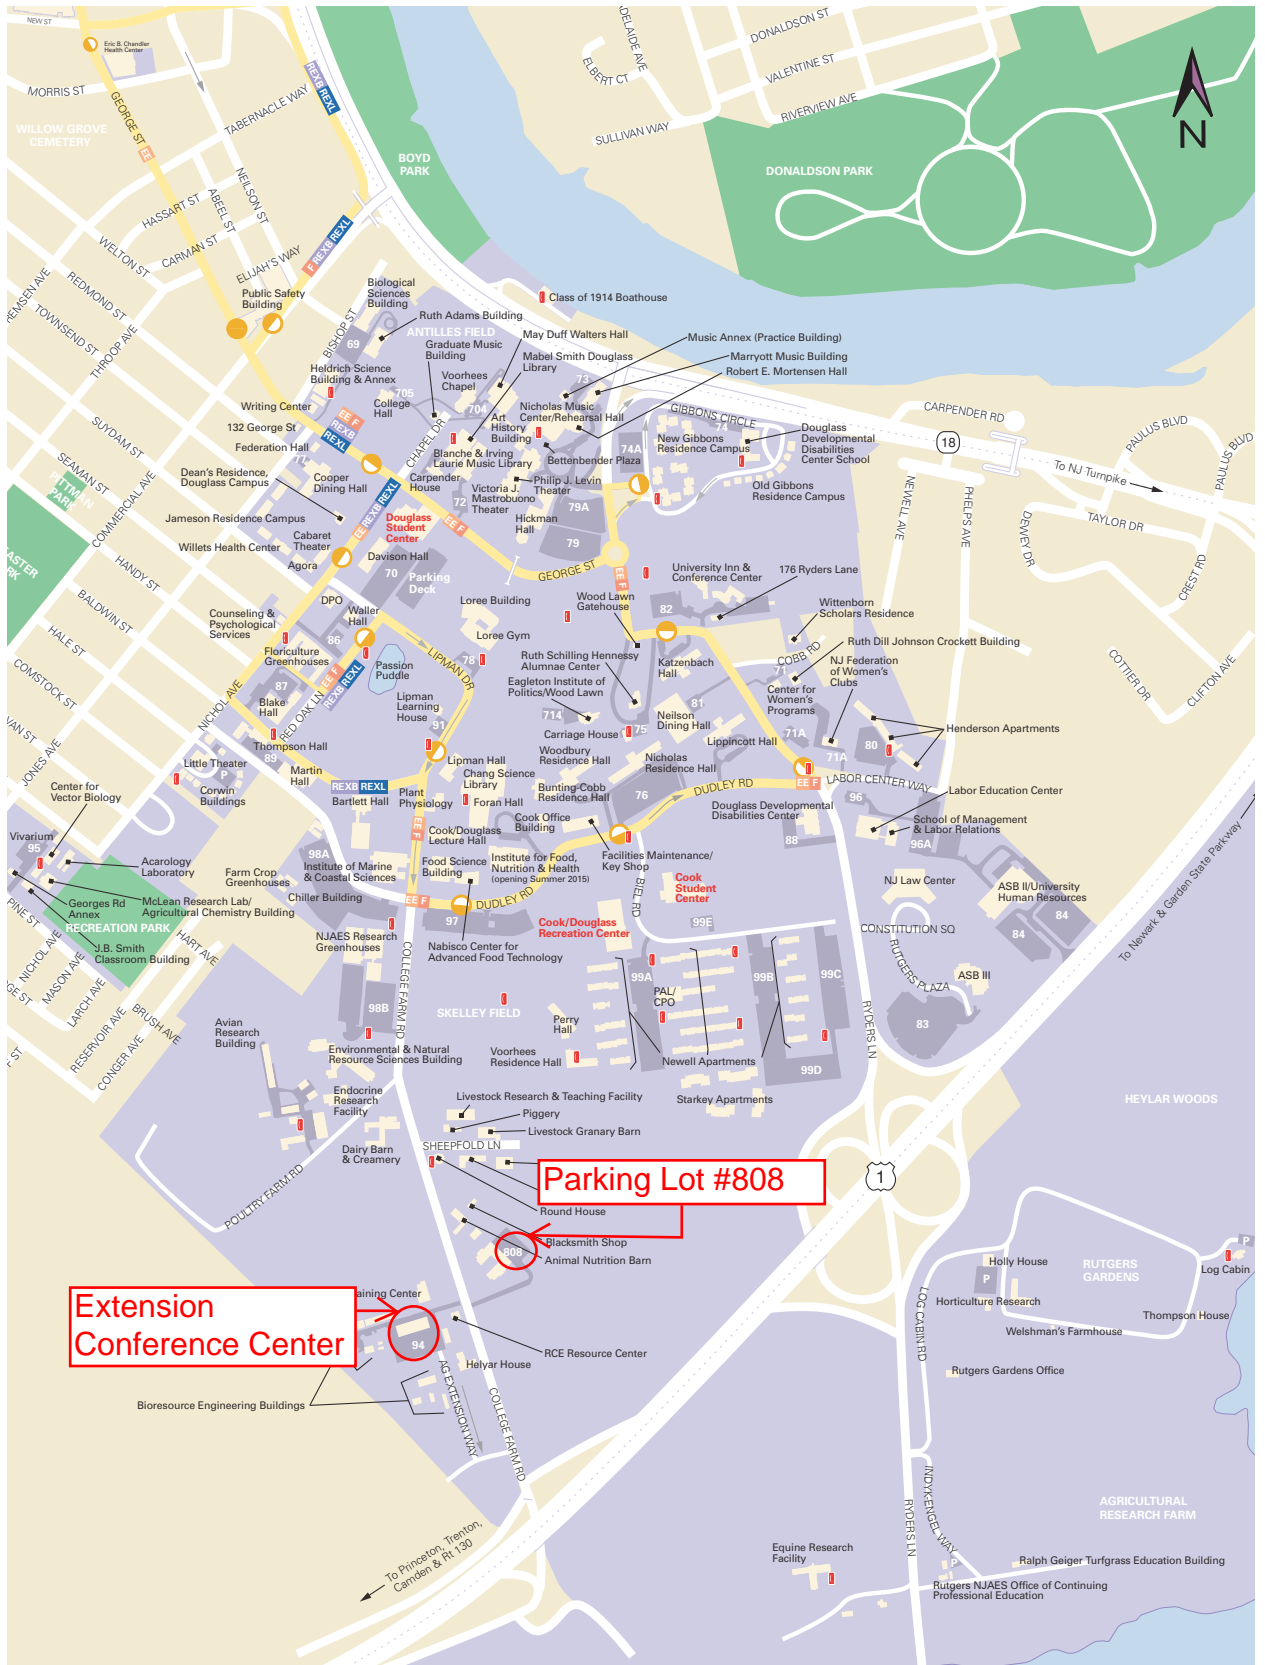

Rutgers University-New Brunswick: Cook/Douglass Campus

**Extension
Conference Center**

Parking Lot #808